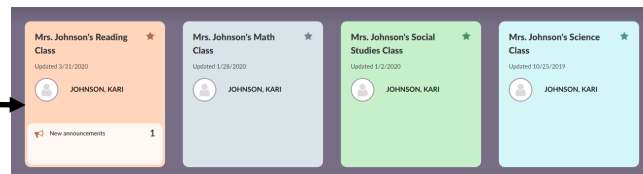

1. Go to start.hcps.org

2. Click on itslearning icon.

3. Sign in to HCPS with the following credentials:

Username: (student id number) @student.hcps.org

Password: We(student id number) **NO SPACES

**The student id number is your child's lunch pin

Sign in with your organizational account

someone@example.com

Password

Sign in

4. Click on the first tile at the top.

5. Open the folder.

6. Click on the blue words.

7. Click on the blue hyperlink..